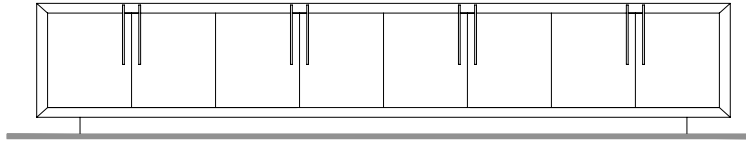

BAKER + HESSELDENZ
S T U D I O

96"W x 20"H x 17"D

custom sizes available

A N D R E W BENCH

This exquisite Andrew bench features an elegant silhouette with ample storage space that make it a beautiful addition to any modern or Classic decor. Either at the entrance of a home, or at the foot of a bed, this piece will add sophistication and will provide functional space.