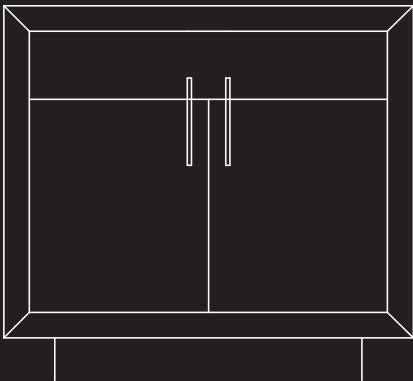

A N D R E W NIGHTSTAND | END TABLE

This exquisite Andrew nightstand/end table features an elegant silhouette with ample storage space that make it a beautiful addition to any modern or Classic decor. Either as a nightstand or next to a comfy lounge chair, this piece will add sophistication and will provide functional space.

Pictured in natural walnut with ebony pulls

A N D R E W NIGHTSTAND | END TABLE | CONFIGURATIONS

top drawer
and bottom cabinet

24" W x 22" H x 20" D

open top
and bottom cabinet

24" W x 22" H x 20" D

top drawer
and open bottom

24" W x 22" H x 20" D