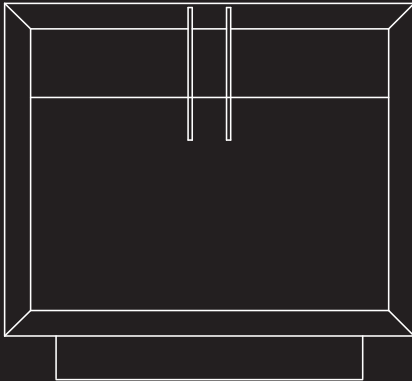

A N D R E W NIGHTSTAND | END TABLE

This exquisite Andrew nightstand/end table features an elegant silhouette with ample storage space that make it a beautiful addition to any modern or Classic decor. Either as a nightstand or next to a comfy lounge chair, this piece will add sophistication and will provide functional space.

Pictured in natural walnut with ebony pulls

A N D R E W NIGHTSTAND | END TABLE | CONFIGURATIONS

top drawer
and bottom cabinet

24" W x 22" H x 20" D

open top
and bottom cabinet

24" W x 22" H x 20" D

top drawer
and open bottom

24" W x 22" H x 20" D