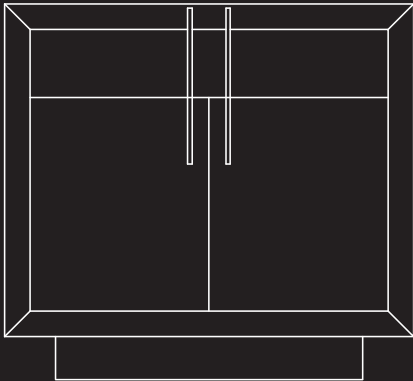

BAKER + HESSELDENZ
S T U D I O

top drawer
and bottom cabinet

24" W x 22" H x 20" D

open top
and bottom cabinet

24" W x 22" H x 20" D

top drawer
and open bottom

24" W x 22" H x 20" D

24"W x 22"H x 20"D
custom sizes available

A N D R E W NIGHTSTAND | END TABLE

This exquisite Andrew nightstand/end table features an elegant silhouette with ample storage space that make it a beautiful addition to any modern or Classic decor. Either as a nightstand or next to a comfy lounge chair, this piece will add sophistication and will provide functional space.

Pictured in natural walnut with ebony pulls

A N D R E W NIGHTSTAND | END TABLE | CONFIGURATIONS

top drawer
and bottom cabinet

24" W x 22" H x 20" D

open top
and bottom cabinet

24" W x 22" H x 20" D

top drawer
and open bottom

24" W x 22" H x 20" D