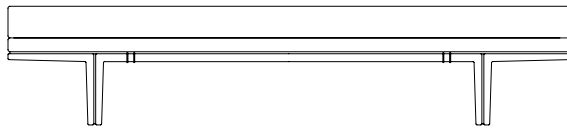

BAKER + HESSELDENZ
S T U D I O

72"L x 28"D x 16.5H COM | 3 yards (54" solid goods)
custom sizes available

CARLTON DAYBED

The Carlton daybed with its elegance and classic simplicity can sit quietly in any room while still making a statement. The base is solid american hardwood with bronze accent detail.

Pictured in an ebonized walnut frame with antique brass frame detail