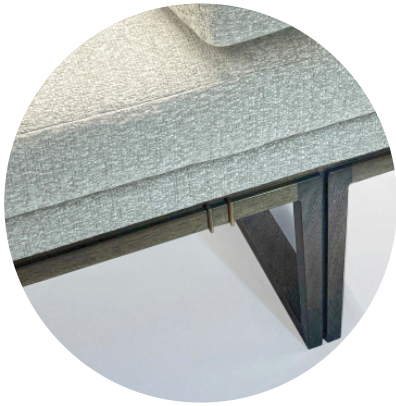

BAKER + HESSELDENZ
S T U D I O

72"L x 28"D x 16.5H COM | 3 yards (54" solid goods)
custom sizes available

CARLTON DAYBED

The Carlton daybed with its elegance and classic simplicity can sit quietly in any room while still making a statement. The base is solid american hardwood with bronze accent detail.

Pictured in an ebonized walnut frame with antique brass frame detail