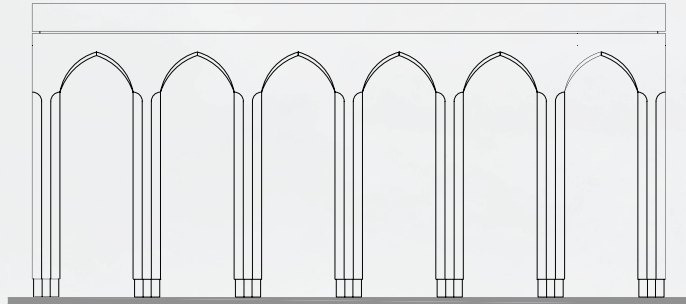

b

BAKER + HESSELDENZ
S T U D I O

Inspired by traditional Moroccan Architecture this solid wood and stone console makes a commanding presence to any room.

F E Z CONSOLE

69"W x 32"H x 14"D | custom sizes available

Pictured in bleached oak with ebony feet and calacutta nuvo top