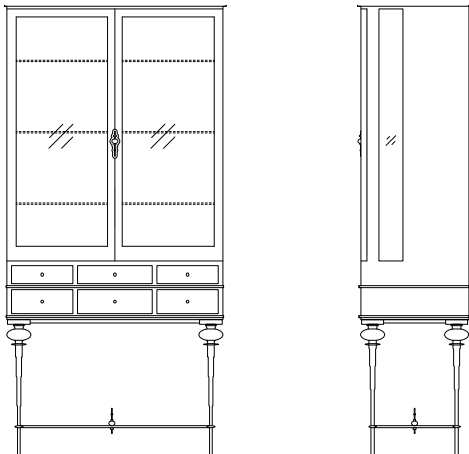

BAKER + HESSELDENZ
S T U D I O

18 1/2"D x 78"H x 37"W

lighting may be added for an up-charge
wall mounting is required; installation instructions are included

MADAM CURIO CABINET

Drawing inspiration from the minarets atop the mosques in Istanbul, Turkey. Madam Curio, with its delicate hand cast bronze base provides the perfect home for the display of a treasured collection of curiosities.