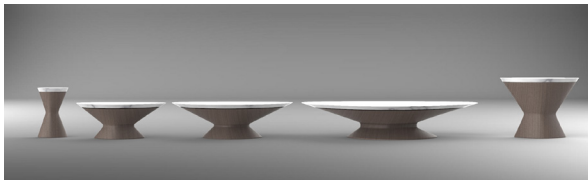

BAKER + HESSELDENZ  
S T U D I O

drink table | 12 1/4"W x 8"D x 20"H  
36" cocktail | 36"W x 23 1/2"D x 14"H  
48" cocktail | 48"W x 32"D x 14"H  
72" cocktail | 72"W x 54"D x 14"H  
side table | 32"W x 20"D x 24"H

## OLIVER COCKTAIL & SIDE TABLE COLLECTION

The Oliver Table Collection is inspired by the naturally occurring pedestal rock formations of the American Southwest. Formed by differing rates of wind erosion over the course of thousands of years, these formations are an iconic fixture of the landscape in the state where all Baker Hesseldenz Studio furniture is meticulously hand crafted