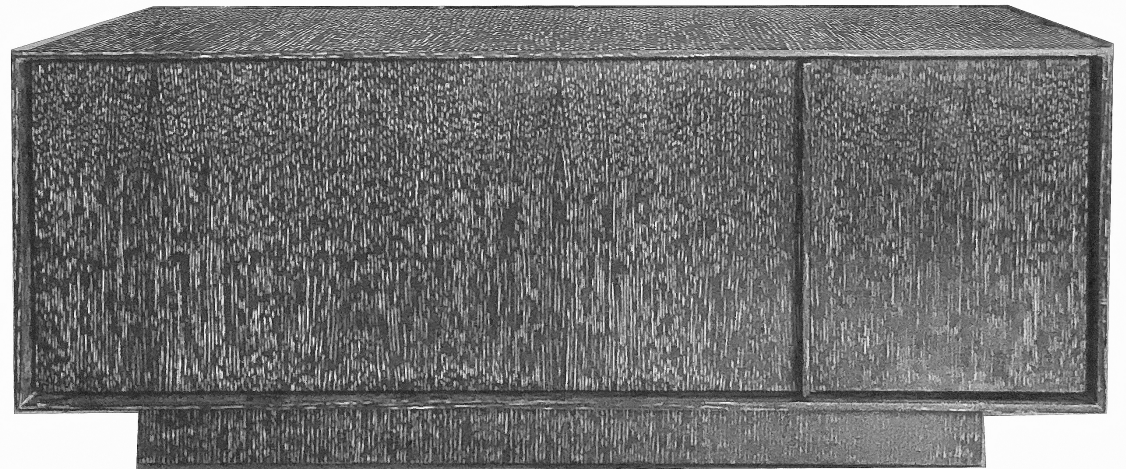

BAKER + HESSELDENZ  
S T U D I O

30"W x 12" H x 22"D  
custom sizes available

## SHOTO NIGHTSTAND

A study in simplicity, whose low profile is inspired by traditional Japanese design.

Large single drawer with integrated pull.

*Pictured with cerused white oak*