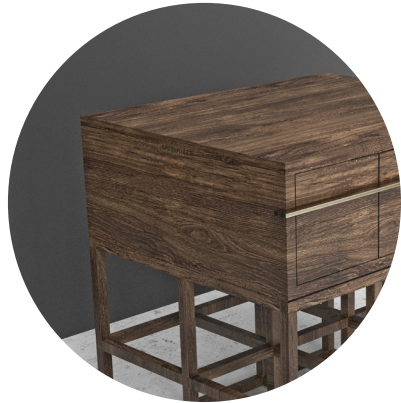

BAKER + HESSELDENZ  
S T U D I O

24"W (25.5 w/ drawer pull ) x 25"H x 21"D

## VIRGINA NIGHTSTAND

A study in geometry meticulously crafted in solid wood with an inlaid bronze fin handle detail.